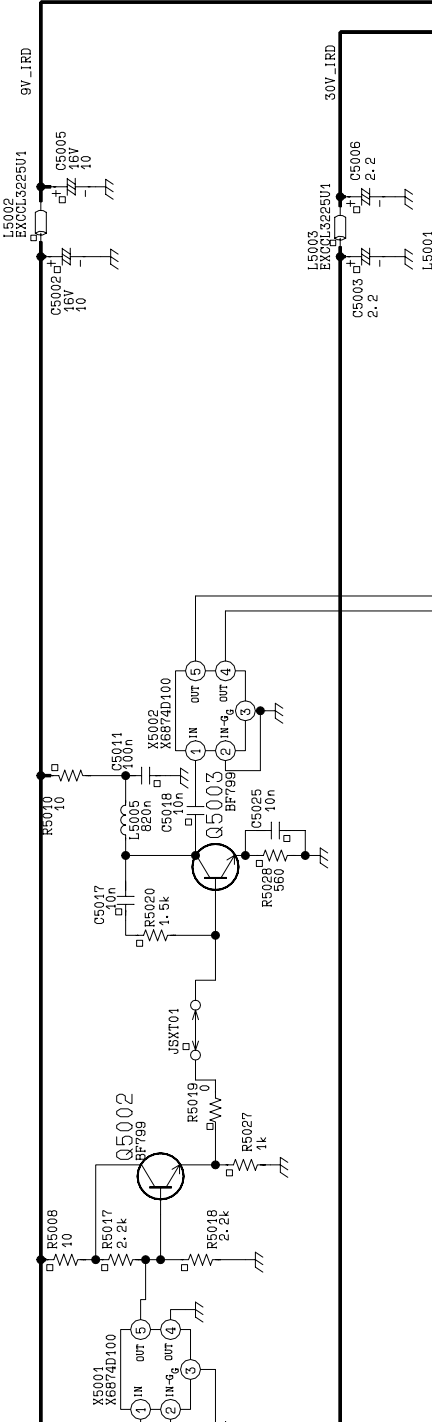

TNRS001
ENV8TE15D5